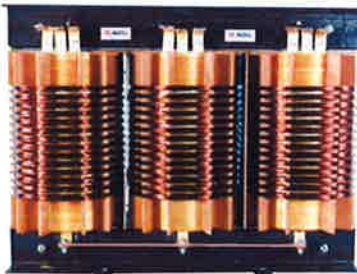

Alpha 1 Transformer Repair Services

Alpha 1 repairs most types of transformers and chokes used in induction heating applications.

- Low, medium & high frequency water cooled transformers and chokes.
- Multiple tap switches.
- Auto transformers.
- High frequency isolation transformers.
- Radio Frequency plate transformers.
- Special input line transformers.